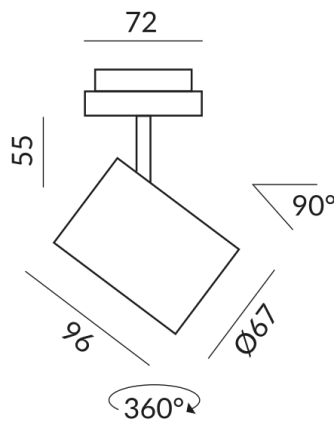

ACT II spotlights

ACT II 17° DLR

864110gr
LED
17°
Dimmable
€289.00

Available, delivery time: 7 days

Body Color
painted grey

Systems
DUOLARE 230V track

Angle
17°

Technical specifications

Body color
painted grey

Primary connection voltage
230 Volt

Dimmable
Phasenabschnitt (C)

Input power
019d53eef6ac70bf8082e55c98f95455
Watt

Light color
2700 K

LED luminous flux
800 lm

Color rendering index
CRI 90