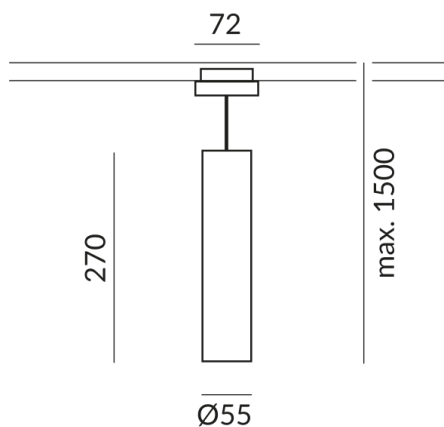

Body Color

chrome

Systems

DUOLARE 230V track

Light Color

2.700K

Technical specifications

Body color

chrome

Primary connection voltage

230 Volt

Dimmable

Phasenabschnitt (C)

Input power

019d53eef6ac70bf8082e55c98f95455
Watt

Light color