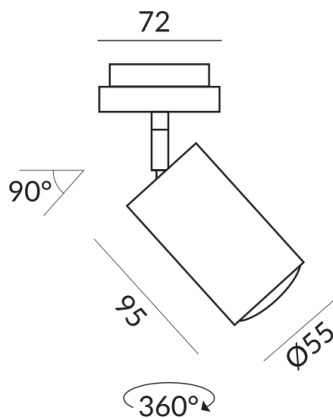

STAR 30-65° spotlights

STAR SPOT 30-65° DLR

864070sw
LED
30°
Dimmable
€399.00

Available, delivery time: 7 days

Body Color
painted black

Systems
DUOLARE 230V track

Light Color
2.700K

Technical specifications

Body color
painted black

Primary connection voltage
230 Volt

Dimmable
Phasenabschnitt (C)

Input power
019d53eef6ac70bf8082e55c98f95455
Watt

Light color
2700 K

Option
Optional 3000k

LED luminous flux
800 lm

Color rendering index
CRI 90