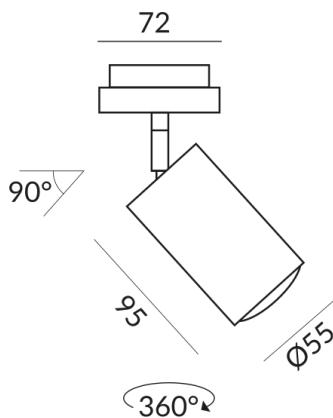

STAR 30-65° spotlights

STAR SPOT 30-65° DLR, 10W, PC1,
2700K

864070sw
LED
30°
Dimmable
€399.00

Available, delivery time: 7 days

Body Color
painted black

Systems
DUOLARE 230V track

Light Color
2.700K

Assortment Status
Catalog item

Technical specifications

Body color
painted black

Primary connection voltage
230 Volt

Dimmable
Phasenabschnitt (C)

Input power
10 Watt

Light color
2700 K

Option
Optional 3000k

LED luminous flux
800 lm