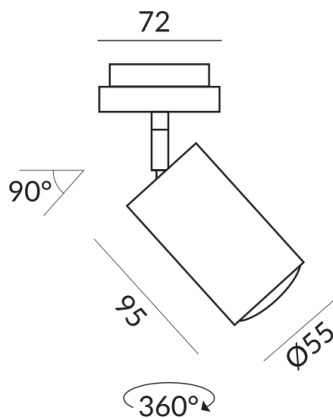

STAR 30-65° spotlights

STAR SPOT 30-65° DLR

864070sw
LED
30°
Dimmable
€399.00

detail.deliveryTimeAvailable2

Body Color
painted black

Systems
DUOLARE 230V track

Light Color
2.700K

Technical specifications

Body color
painted black

Primary connection voltage
230 Volt

Dimmable
Phasenabschnitt (C)

Input power
019d53eef6ac70bf8082e55c98f95455
Watt

Light color
2700 K

Option
Optional 3000k

LED luminous flux
800 lm

Color rendering index
CRI 90