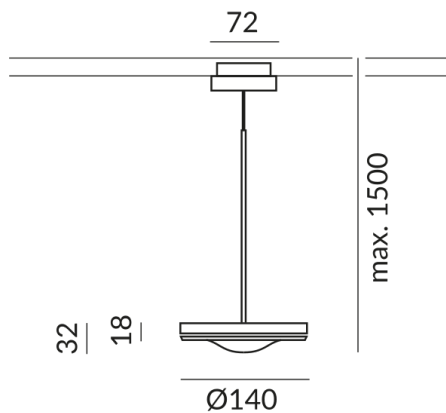

painted black

Systems

DUOLARE 230V track

Light Color

3.000K

Technical specifications

Body color

painted black