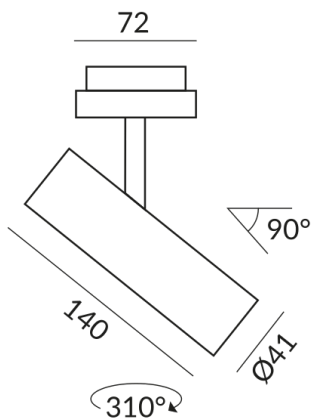

Technical specifications

Body color

painted white

Primary connection voltage

230 Volt

Dimmable

Phasenabschnitt (C)

Input power

7 Watt

Light color

2700 K

Option

Optional 3000k

LED luminous flux

650 lm

Color rendering index

CRI 93

Safety class

2

Ingress protection

IP20

Weight

0.3 kg