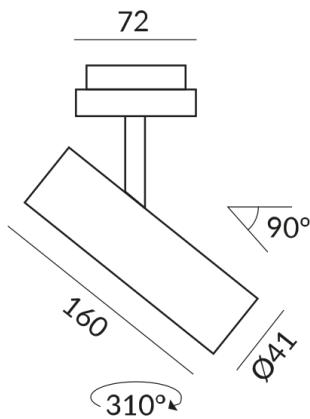

Angle

30°

Other Properties

Silver reflector

Length

160mm

Technical specifications

Body color

white, inside gold

Primary connection voltage

230 Volt

Dimmable

Phasenabschnitt (C)

Input power

7 Watt

Light color