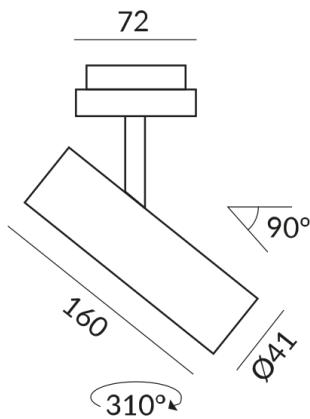

Angle

30°

Other Properties

Silver reflector

Length

160mm

Technical specifications

Body color