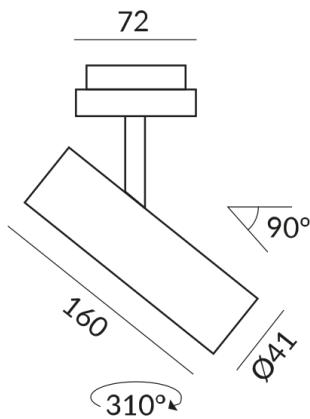

Angle

30°

Other Properties

Silver reflector

Length

160mm

Technical specifications

Body color

black, inside gold

Primary connection voltage

230 Volt

Dimmable

Phasenabschnitt (C)

Input power

7 Watt

Light color