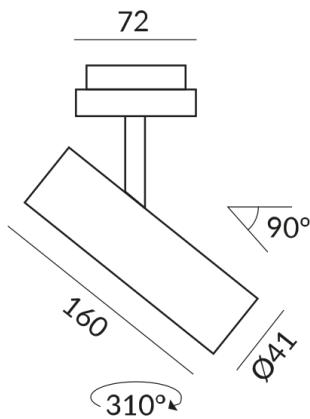

Technical specifications

Body color

painted white

Primary connection voltage

230 Volt

Dimmable

Phasenabschnitt (C)

Input power

019d5408b2a27035ae6270d39e7c467a
Watt

Light color

2700 K

Option

Optional 3000k

LED luminous flux

650 lm

Color rendering index

CRI 93

Safety class

2

Ingress protection

IP20