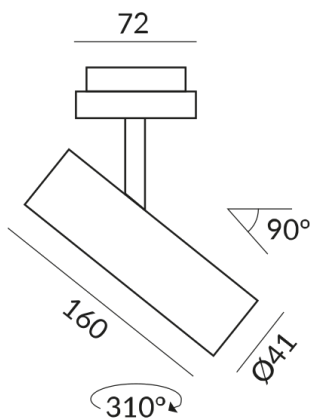

Technical specifications

Body color

painted white

Primary connection voltage

230 Volt

Dimmable

Phasenabschnitt (C)

Input power

7 Watt

Light color

2700 K

Option

Optional 3000k

LED luminous flux

650 lm

Color rendering index

CRI 93

Safety class

2

Ingress protection

IP20

Weight