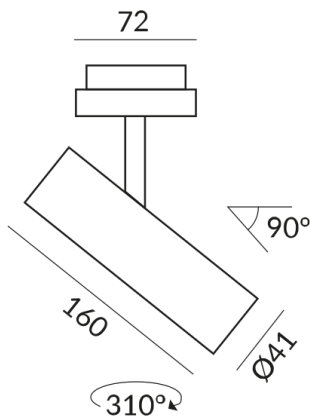

DUOLARE 230V track

Body Color

painted white

Angle

50°

Other Properties

Silver reflector

Length

160mm

Technical specifications

Body color

painted white

Primary connection voltage

230 Volt

Dimmable

Phasenabschnitt (C)

Input power

7 Watt

Light color

2700 K

Option

Optional 3000k

LED luminous flux

650 lm