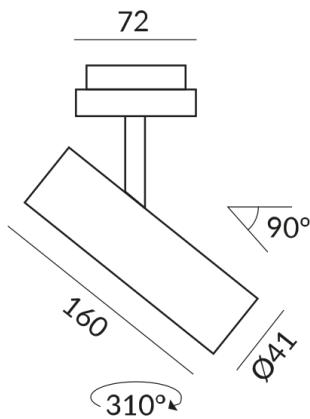

Angle

50°

Other Properties

Silver reflector

Length

160mm

Technical specifications

Body color

white, inside gold

Primary connection voltage

230 Volt

Dimmable

Phasenabschnitt (C)

Input power

7 Watt

Light color