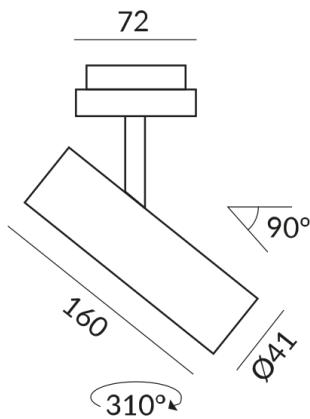

Angle

50°

Other Properties

Silver reflector

Length

160mm

Technical specifications

Body color