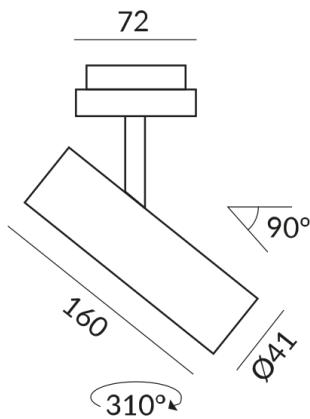

Angle

50°

Other Properties

Silver reflector

Length

160mm

Technical specifications

Body color

black, inside gold

Primary connection voltage

230 Volt

Dimmable

Phasenabschnitt (C)

Input power

7 Watt

Light color