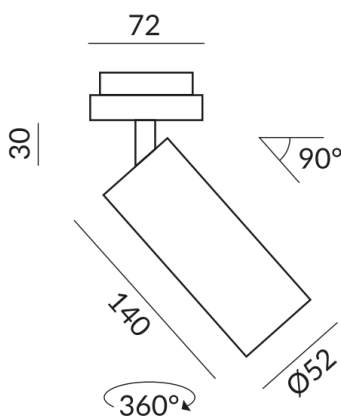

Body Color

painted white

Light Color

2.700K

Technical specifications

Body color

painted white

Primary connection voltage

230 Volt

Dimmable

Phasenabschnitt (C)

Input power

12 Watt

Light color

2700 K

Option