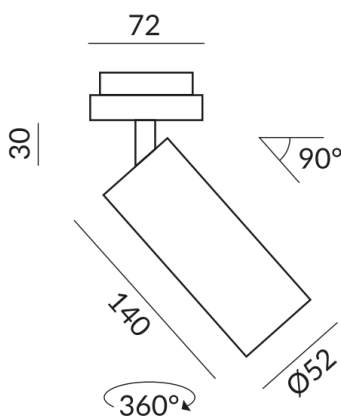

Body Color

outside white, inside gold

Light Color

2.700K

Technical specifications

Body color

outside white, inside gold

Primary connection voltage

230 Volt

Dimmable

Phasenabschnitt (C)

Input power

019d53f8cdaf7160b8913121e577f4b8
Watt

Light color

2700 K

Option