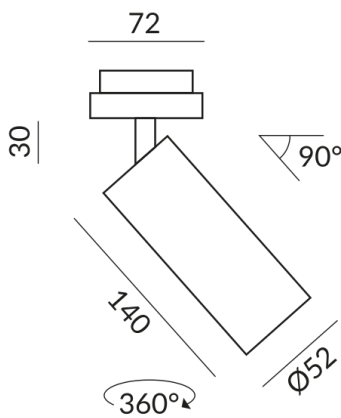

Body Color

painted white

Light Color

2.700K

Technical specifications

Body color

painted white

Primary connection voltage

230 Volt

Dimmable

Phasenabschnitt (C)

Input power

019d53f8cdf7160b8913121e577f4b8
Watt

Light color

2700 K

Option