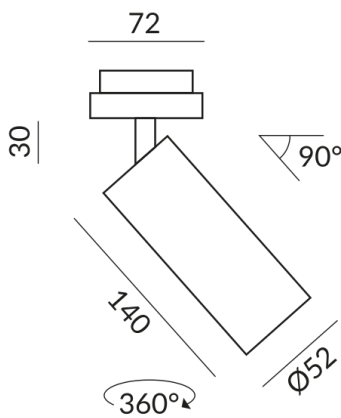

Body Color

outside white, inside gold

Light Color

2.700K

Technical specifications

Body color

outside white, inside gold

Primary connection voltage

230 Volt

Dimmable

Phasenabschnitt (C)

Input power

019d53f8cdaf7160b8913121e577f4b8
Watt

Light color

2700 K

Option