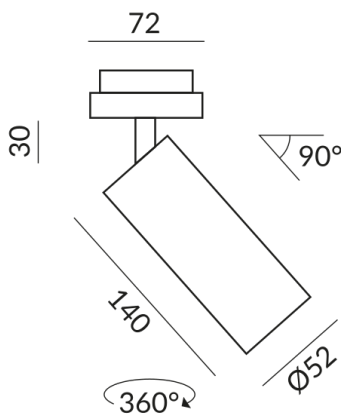

Available, delivery time: 3-5 days

Systems

DUOLARE 230V track

Angle

50°

Body Color

white, rear black

Light Color

2.700K

Technical specifications

Body color

painted white

Primary connection voltage

230 Volt

Dimmable

Phasenabschnitt (C)