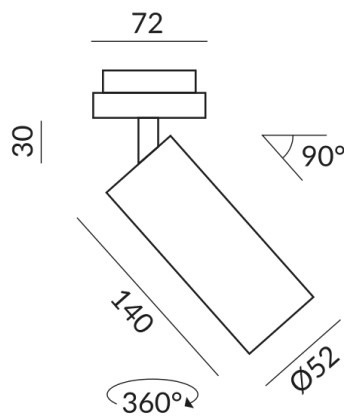

Systems

DUOLARE 230V track

Angle

50°

Body Color

painted black

Light Color

2.700K

Technical specifications

Body color

painted black

Primary connection voltage

230 Volt

Dimmable

Phasenabschnitt (C)

Input power