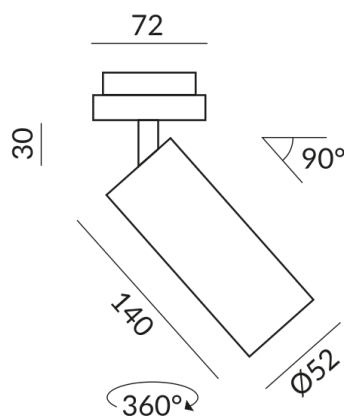

DUOLARE 230V track

Angle

50°

Body Color

painted black

Light Color

3.000K

Technical specifications

Body color

painted black

Primary connection voltage

230 Volt

Dimmable

Phasenabschnitt (C)

Input power

019d53f8cdaf7160b8913121e577f4b8
Watt