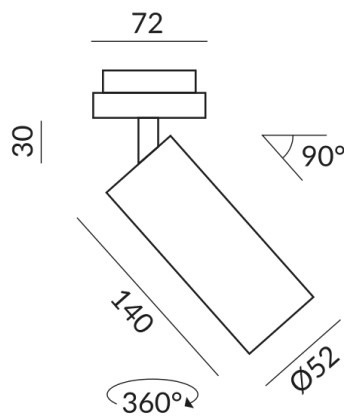

Systems

DUOLARE 230V track

Angle

50°

Body Color

black, inside gold

Light Color

2.700K

Technical specifications

Body color

black, inside gold

Primary connection voltage

230 Volt

Dimmable

Phasenabschnitt (C)

Input power