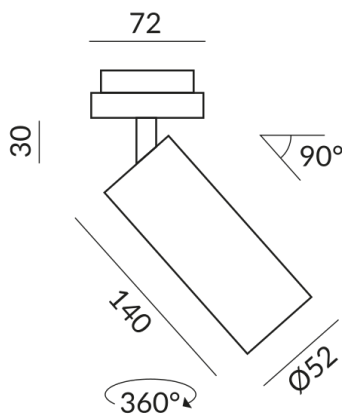

Body Color

painted grey

Light Color

2.700K

Technical specifications

Body color

painted grey

Primary connection voltage

230 Volt

Dimmable

Phasenabschnitt (C)

Input power

019d53f8cdf7160b8913121e577f4b8
Watt

Light color

2700 K

Option