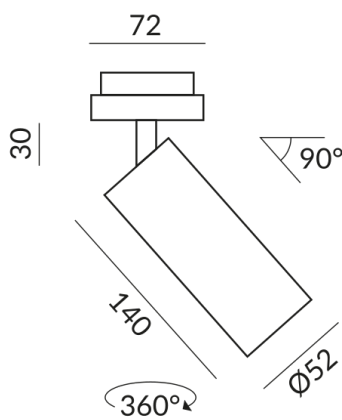

DUOLARE 230V track

Angle

30°

Body Color

painted black

Light Color

3.000K

Technical specifications

Body color

painted black

Primary connection voltage

230 Volt

Dimmable

Phasenabschnitt (C)

Input power

019d53f8cdaf7160b8913121e577f4b8
Watt