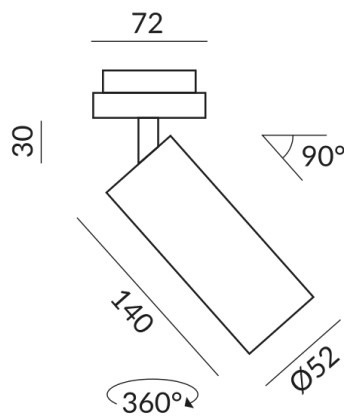

Systems

DUOLARE 230V track

Angle

30°

Body Color

black, inside gold

Light Color

2.700K

Technical specifications

Body color

black, inside gold

Primary connection voltage

230 Volt

Dimmable

Phasenabschnitt (C)

Input power