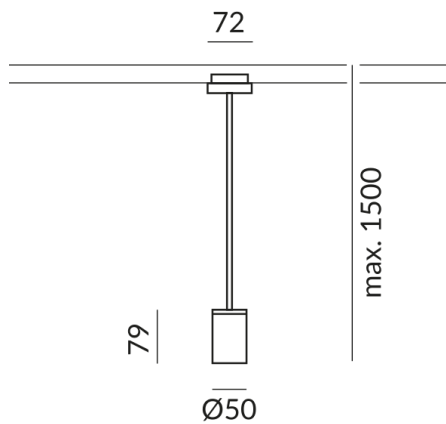

Weight

0.36 kg