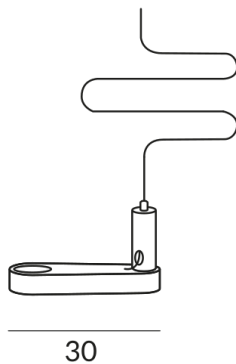

Variant

SEILABHÄNGUNG AUSGLEICH DLR

Technical specifications

Body color

painted white

Weight

0.04 kg

Information on operating LED lights