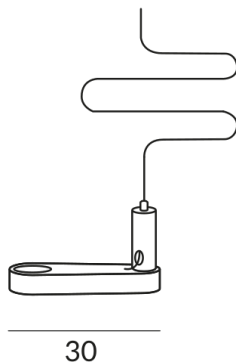

SEILABHÄNGUNG AUSGLEICH DLR

Technical specifications

Body color

matt chrome-plated / painted

Weight

0.04 kg

Information on operating LED lights

Thank you for choosing our LED lights.