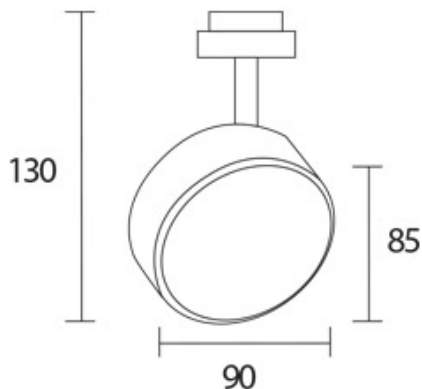

Ingress protection

IP20

Information on operating LED lights

Thank you for choosing our LED lights.

To ensure the best possible performance and longevity of your new lighting, please observe the following instructions:

1. When operating LED lights, visible, brief changes in light may occur due to voltage changes in the mains. This does not constitute a defect in the light.
2. For dimming LED lights. Not all LED lamps are compatible with all dimmers. Please check compatibility before installation. Incompatibility does not constitute a defect in the luminaire.
3. Flickering at low dimmer settings (from 50%): When using dimmers, slight flickering may occur at low settings. This is normal behaviour and does not constitute a defect in the luminaire.