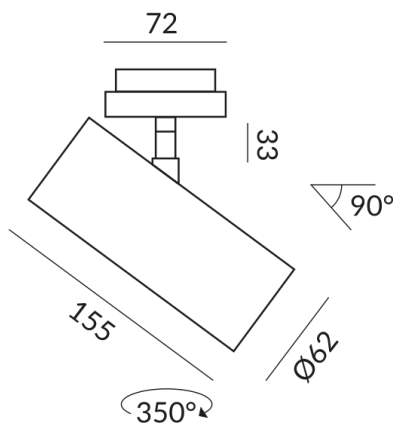

Technical specifications

Body color
painted white

Primary connection voltage
230 Volt

Dimmable
Universal (L,C)

Input power
42 Watt

Safety class
1

Ingress protection
IP20

Weight
0.5 kg