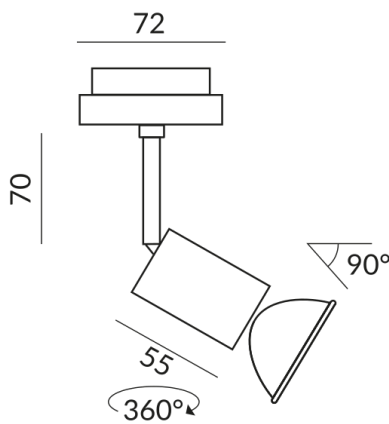

SCOBO II GU10 spotlights

SCOBO SPOT II GU10 DLR

Discontinued, no longer in our catalogue. Available while stocks last.

860252sw

G10

Dimmable

€179.00

Available, delivery time: 3-5 days

Body Color

painted black

Systems

DUOLARE 230V track

Technical specifications

Body color

painted black

Primary connection voltage

230 Volt

Dimmable

Universal (L,C)

Input power

42 Watt

Safety class

1

Ingress protection

IP20

Weight

0.2 kg

Design

BRUCK-Design