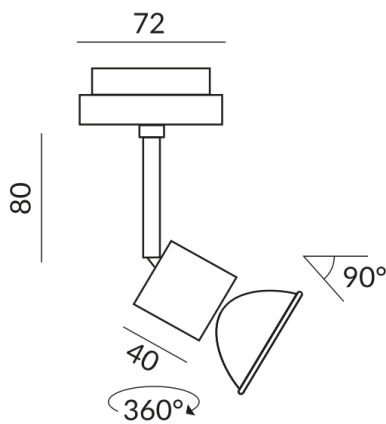

SCOBO GU10 spotlights

SCOBO SPOT GU10 DLR

Discontinued (in catalog), product currently not available

860250sw

G10

Dimmable

€129.90

Available, delivery time: 3-5 days

Body Color

painted black

Systems

DUOLARE 230V track

Technical specifications

Body color

painted black

Primary connection voltage

230 Volt

Dimmable

Universal (L,C)

Input power

42 Watt

Safety class

1

Ingress protection

IP20

Weight

0.19 kg

Design

BRUCK-Design