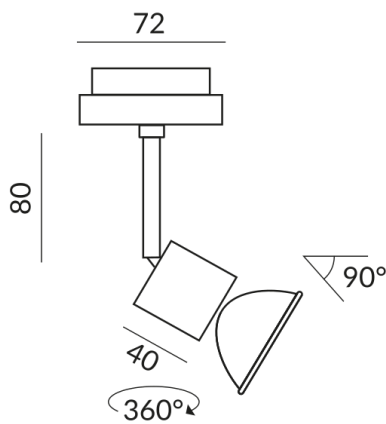

Body Color

matt chrome-plated / painted

Systems

DUOLARE 230V track

Technical specifications

Body color

matt chrome-plated / painted

Primary connection voltage

230 Volt

Dimmable

Universal (L,C)

Input power

42 Watt

Safety class

1

Ingress protection