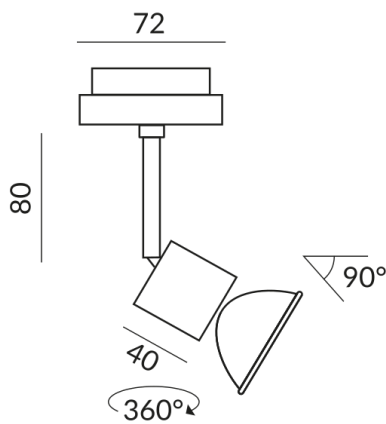

Body Color

chrome

Systems

DUOLARE 230V track

Technical specifications

Body color

chrome

Primary connection voltage

230 Volt

Dimmable

Universal (L,C)

Input power

42 Watt

Safety class

1

Ingress protection