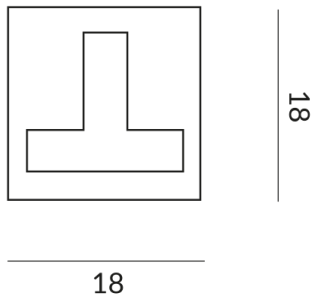

Length

18mm

Technical specifications

Body color

painted white

Weight

0.08 kg

Information on operating LED lights