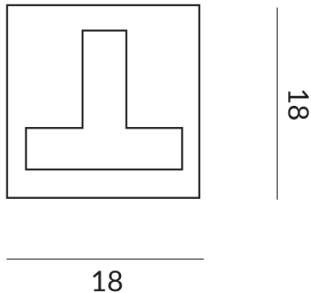

Length

18mm

Technical specifications

Body color

painted black

Weight

0.08 kg

Information on operating LED lights