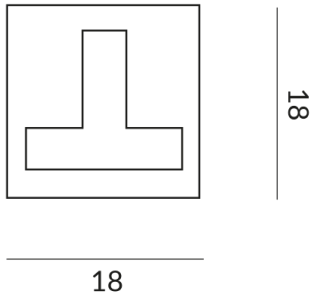

DUOLARE end caps

END CAP DLR

Discontinued (in catalog), product currently not available
860090mcgy
LED
€10.90

Available, delivery time: 3-5 days

Body Color

matt chrome-plated / painted

Length

18mm

Technical specifications

Body color

matt chrome-plated / painted

Weight

0.08 kg

Information on operating LED lights

Thank you for choosing our LED lights.

To ensure the best possible performance and longevity of your new lighting, please observe the following instructions:

1. When operating LED lights, visible, brief changes in light may occur due to voltage changes in the mains. This does not constitute a defect in the light.
2. For dimming LED lights. Not all LED lamps are compatible with all dimmers. Please check compatibility before installation. Incompatibility does not constitute a defect in the luminaire.
3. Flickering at low dimmer settings (from 50%): When using dimmers, slight flickering may occur at low settings. This is normal behaviour and does not constitute a defect in the luminaire.