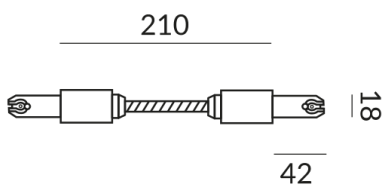

DUOLARE connectors

CONNECTOR FLEX DLR

Discontinued (in catalog), product currently not available
860079ch
LED
€199.90

Available, delivery time: 3-5 days

Body Color
chrome

Variant
VERBINDER FLEX DLR

Technical specifications

Body color
chrome

Input power
1000 Watt

Safety class
1

Ingress protection
IP20

Weight
0.2 kg

Information on operating LED lights

Thank you for choosing our LED lights.

To ensure the best possible performance and longevity of your new lighting, please observe the following instructions: