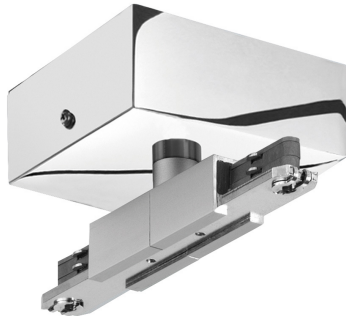

POWER FEED C 36 DLR

POWER FEED C 36 DLR

Discontinued, no longer in our catalogue. Available while stocks last.

860071sw

LED

€169.00

Available, delivery time: 3-5 days

Technical specifications

Body color

painted black

Safety class

1

Ingress protection

IP20

Weight

0.4 kg