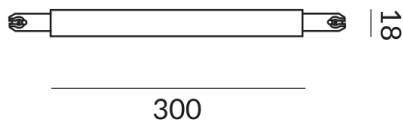

Weight

0.24 kg

Information on operating LED lights

Thank you for choosing our LED lights.

To ensure the best possible performance and longevity of your new lighting, please observe the following instructions:

1. When operating LED lights, visible, brief changes in light may occur due to voltage changes in the mains. This does not constitute a defect in the light.
2. For dimming LED lights. Not all LED lamps are compatible with all dimmers. Please check compatibility before installation. Incompatibility does not constitute a defect in the luminaire.
3. Flickering at low dimmer settings (from 50%): When using dimmers, slight flickering may occur at low settings. This is normal behaviour and does not constitute a defect in the luminaire.