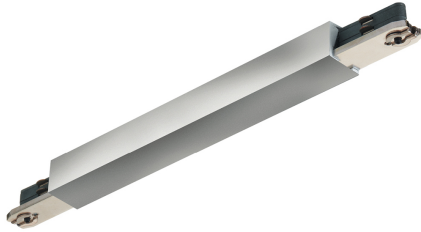

DUOLARE power feeds

POWER FEED C SMALL DLR

Discontinued (in catalog), product currently not available
860053mcgy
LED
€194.90

Available, delivery time: 3-5 days

Body Color

matt chrome-plated / painted

Position of power feed

In the middle of track

Type of power feed

Small

Smart Home

Keine Smart Home Anbindung

Technical specifications

Body color

matt chrome-plated / painted

Input power

1000 Watt

Safety class

1

Ingress protection

IP20

Weight

0.24 kg