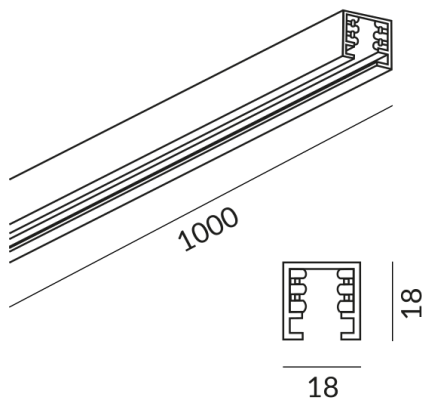

DUOLARE rails

TRACK 1000 DLR

860010sw
LED
€79.90

Available, delivery time: 3-5 days

Body Color
painted black

Length
1000mm

Technical specifications

Body color
painted black

Primary connection voltage
230 Volt

Input power
1000 Watt

Safety class
1

Ingress protection
IP20

Weight
0.55 kg

Aluminium track with four insulated copper conductors 2.5 mm^2 and a protective conductor. Black insulation section, without end caps. The DUOLARE track consists of an extruded aluminium section with an anodised matt chrome surface.