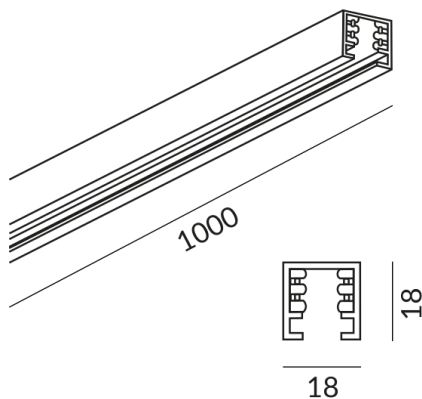

matt chrome-plated / painted

Length

1000mm

Technical specifications

Body color

matt chrome-plated / painted

Primary connection voltage

230 Volt

Input power

1000 Watt

Safety class

1

Ingress protection

IP20

Weight

0.55 kg

Aluminium track with four insulated copper conductors 2.5 mm^2 and a protective conductor. Black insulation section, without end caps. The DUOLARE track consists of an extruded aluminium section with an anodised matt chrome surface.