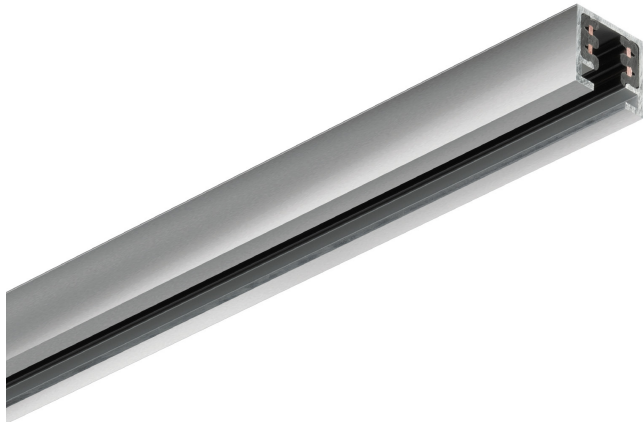

DUOLARE rails

TRACK 1000 DLR

Discontinued (in catalog), product currently not available

860010mcgy

LED

€79.90

Available, delivery time: 3-5 days

Body Color

matt chrome-plated / painted

Length

1000mm

Technical specifications

Body color

matt chrome-plated / painted

Primary connection voltage

230 Volt

Input power

1000 Watt

Safety class

1

Ingress protection

IP20

Weight

0.55 kg

Aluminium track with four insulated copper conductors 2.5 mm^2 and a protective conductor. Black insulation section, without end caps. The DUOLARE track consists of an extruded aluminium section with an anodised matt chrome surface.