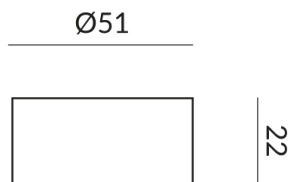

## FAIR DECORATIVE RING

800250sw

LED

€39.90

Available, delivery time: 3-5 days

**Body Color**

painted black

## Technical specifications

**Body color**

painted black

**Weight**

0.08 kg