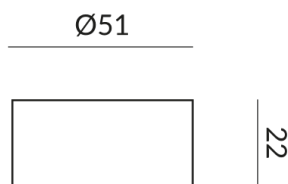

FAIR accessories

FAIR DECORATIVE RING

800250mcgy

LED

€39.90

Available, delivery time: 3-5 days

Body Color

matt chrome-plated / painted

Technical specifications

Body color

matt chrome-plated / painted

Weight

0.08 kg

Information on operating LED lights

Thank you for choosing our LED lights.

To ensure the best possible performance and longevity of your new lighting, please observe the following instructions: