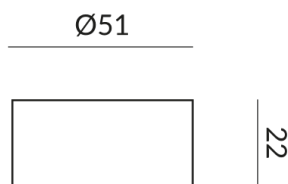

## Technical specifications

**Body color**

chrome

**Weight**

0.08 kg