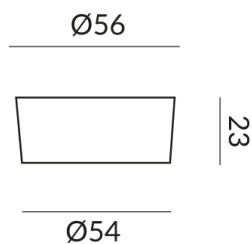

Technical specifications

Body color

matt chrome-plated / painted

Weight

0.03 kg

Design

BRUCK-Design

May only be used in combination with point-mounting, rail and cable systems or the combination with a QR-C51 / QR-C51 LED