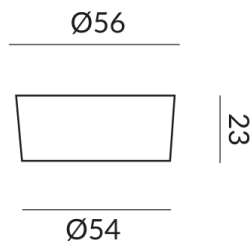

Technical specifications

Body color

chrome

Design

BRUCK-Design

May only be used in combination with point-mounting, rail and cable systems or the combination with a QR-C51 / QR-C51 LED

Information on operating LED lights