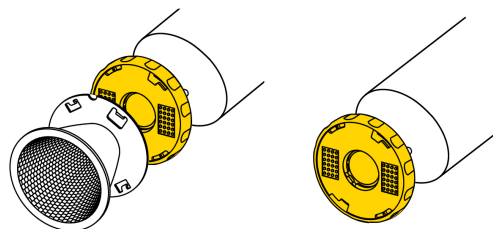

SWAP accessories

LED MODUL 2700K

800040
€32.90

Available, delivery time: 7 days

Variant
LED MODUL 2700K

Technical specifications

Weight

0.01 kg