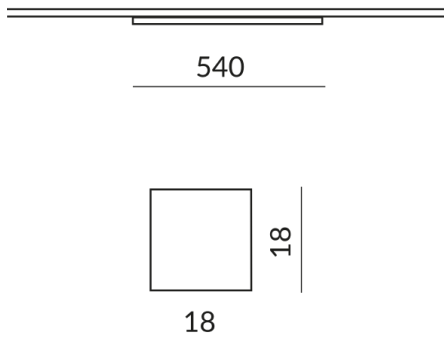

ASTA ceiling lights

ASTA DIFFUS 540 ALL-IN, 10W, PC1, 2700K

714452sw

LED

Dimmable

€399.00

Available, delivery time: 7 days

Body Color

painted black

Systems

ALL-IN 230V track

Angle

120°

Light Color

2.700K

Length

540mm

Assortment Status

Catalog item

Technical specifications

Body color

painted black

Primary connection voltage

230 Volt

Dimmable

Phasenabschnitt (C)

Input power

10 Watt

Light color

2700 K

Option

Optional 3000k

LED luminous flux

1000 lm

Color rendering index

CRI 93

Safety class

1

Ingress protection

IP20

Weight