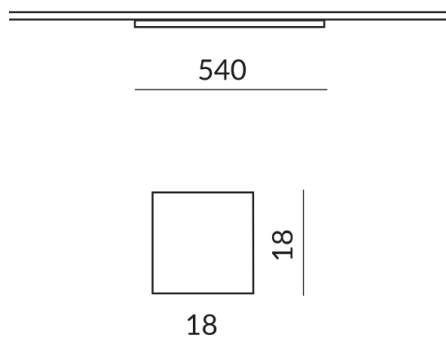

ASTA ceiling lights

ASTA DIFFUS 540 ALL-IN, 10W, PC1, 2700K

714452mcgy
LED
Dimmable
€399.00

Available, delivery time: 7 days

Body Color

matt chrome-plated / painted

Systems

ALL-IN 230V track

Angle

120°

Light Color

2.700K

Length

540mm

Assortment Status

Catalog item

Technical specifications

Body color

matt chrome-plated / painted

Primary connection voltage

230 Volt

Dimmable

Phasenabschnitt (C)

Input power

10 Watt

Light color

2700 K

Option

Optional 3000k

LED luminous flux

1000 lm

Color rendering index

CRI 93

Safety class

1

Ingress protection

IP20

Weight