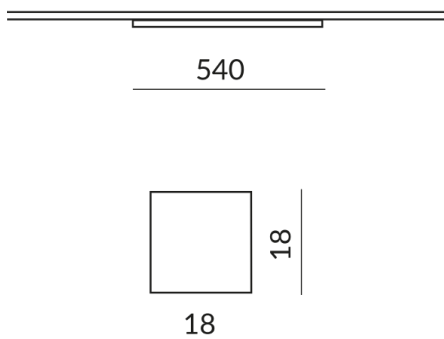

Technical specifications

Body color

matt chrome-plated / painted

Primary connection voltage

230 Volt

Dimmable

Phasenabschnitt (C)

Input power

10 Watt

Light color

2700 K

Option

Optional 3000k

LED luminous flux

1000 lm

Color rendering index

CRI 93

Safety class

1

Ingress protection

IP20

Weight

0.19 kg

Design

BRUCK-Design