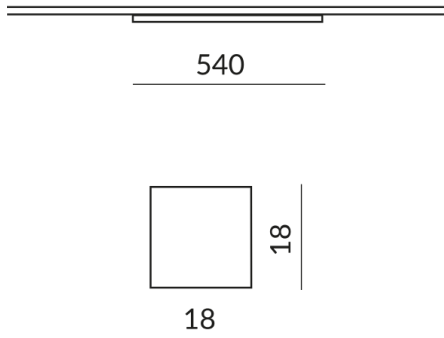

540mm

Technical specifications

Body color

matt chrome-plated / painted

Primary connection voltage

230 Volt

Dimmable

Phasenabschnitt (C)

Input power

10 Watt

Light color

2700 K

Option

Optional 3000k

LED luminous flux

1000 lm