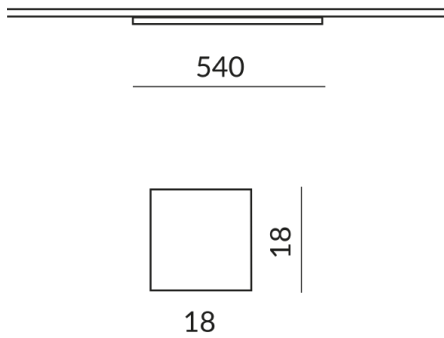

ASTA ceiling lights

ASTA PRISM 540 ALL-IN, 10W, PC1, 2700K

714450sw
LED
Dimmable
€399.00

Available, delivery time: 7 days

Body Color

painted black

Systems

ALL-IN 230V track

Angle

70°

Light Color

2.700K

Length

540mm

Assortment Status

Catalog item

Technical specifications

Body color

painted black

Primary connection voltage

230 Volt

Dimmable

Phasenabschnitt (C)

Input power

10 Watt

Light color

2700 K

Option

Optional 3000k

LED luminous flux

1000 lm

Color rendering index

CRI 93

Safety class

1

Ingress protection

IP20

Weight