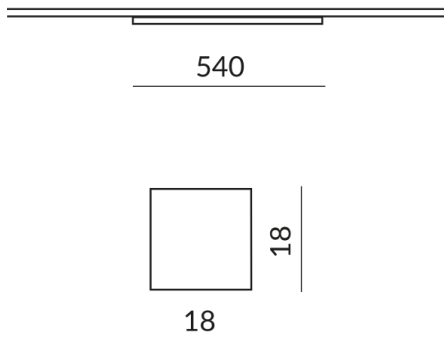

Length
540mm

Technical specifications

Body color
painted black

Primary connection voltage
230 Volt

Dimmable
Phasenabschnitt (C)

Input power
10 Watt

Light color
2700 K

Option
Optional 3000k

LED luminous flux
1000 lm

Color rendering index
CRI 93

Safety class
1

Ingress protection
IP20

Weight
0.19 kg

Design
BRUCK-Design

Information on operating LED lights

Thank you for choosing our LED lights.